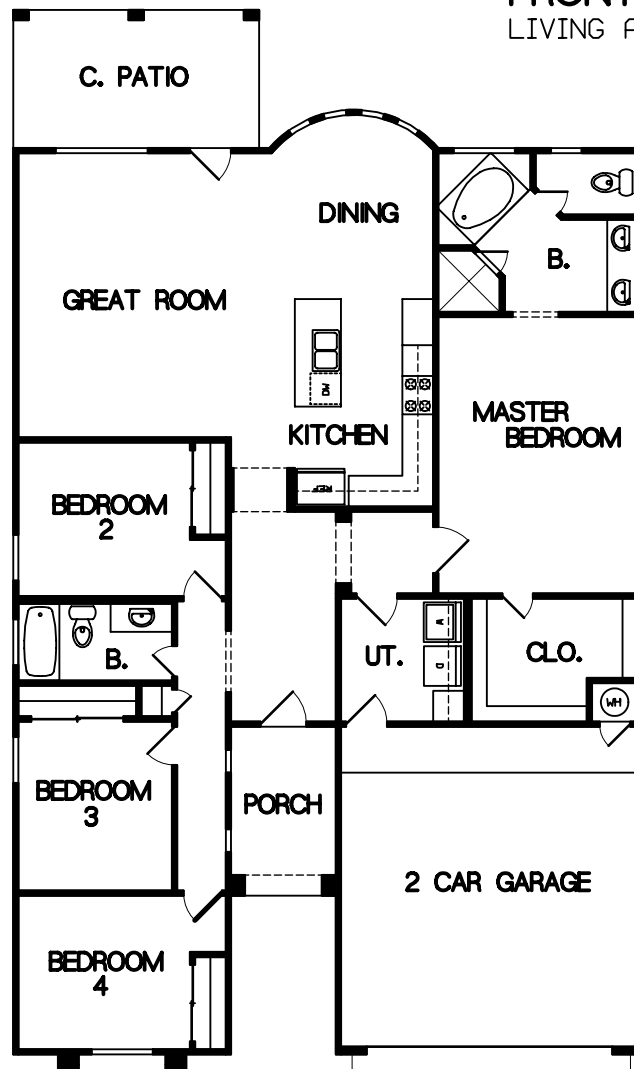

plan victoria

FRONT ELEVATION

LIVING AREA: 1866 S.F.

FLOOR PLAN