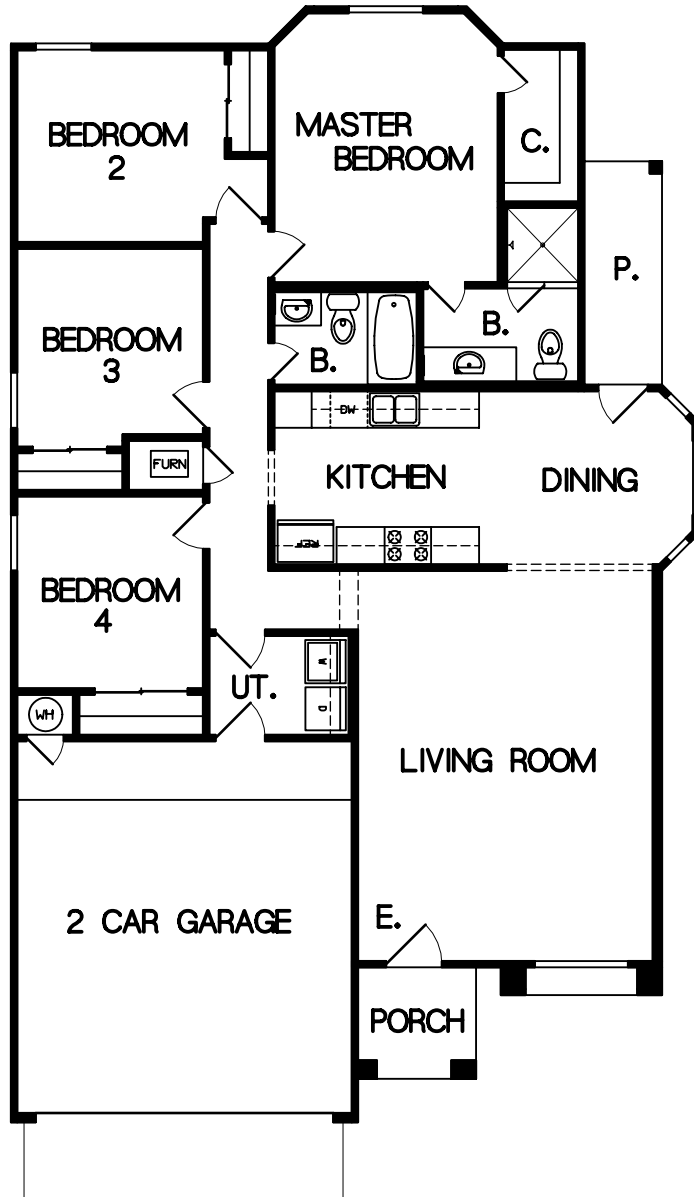

plan ayde f

FLOOR PLAN

FRONT ELEVATION
LIVING AREA: 1476 S.F.